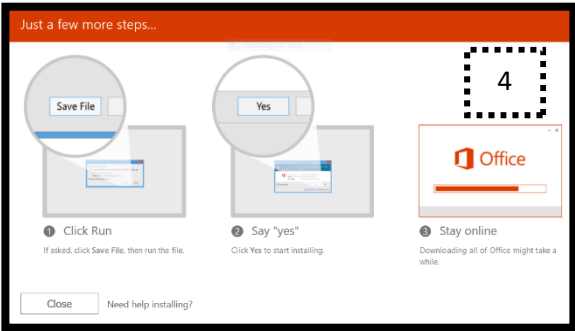

LOGIN to Office365 <https://login.microsoftonline.com>

User is your 8-digit (Example: 1)
88888888@YourCharlotteSchools.Net)

Password is same as used to login to computers in school

8

How to locate info for either 32-bit or 64-bit prior to download