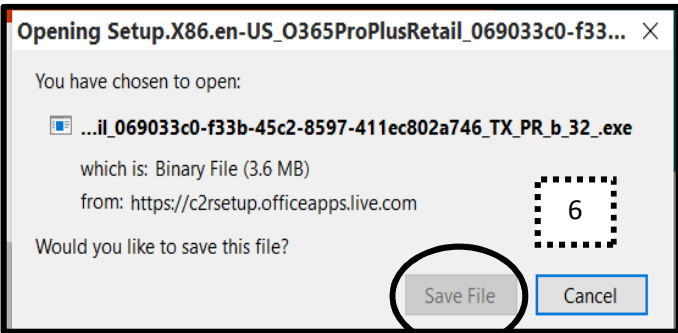

LOGIN to Office365 <https://login.microsoftonline.com>

User is your 8-digit (Example: 1)
88888888@YourCharlotteSchools.Net)

Password is same as used to login to computers in school

8

How to locate info for either 32-bit or 64-bit prior to download