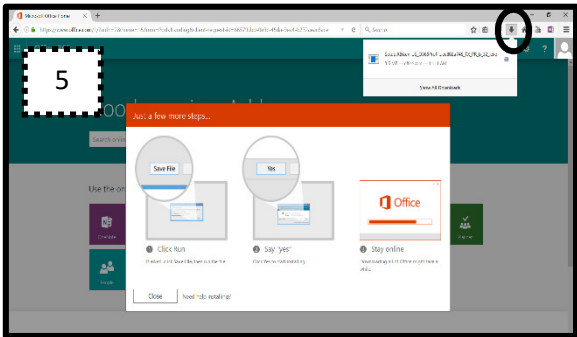

LOGIN to Office365 <https://login.microsoftonline.com>

User is your 8-digit (Example: 1)
88888888@YourCharlotteSchools.Net)

Password is same as used to login to computers in school

8

How to locate info for either 32-bit or 64-bit prior to download