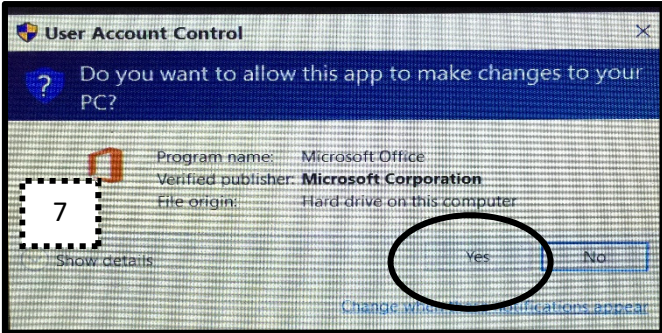

LOGIN to Office365 <https://login.microsoftonline.com>

User is your 8-digit (Example: 1)
88888888@YourCharlotteSchools.Net)

Password is same as used to login to computers in school

8

How to locate info for either 32-bit or 64-bit prior to download