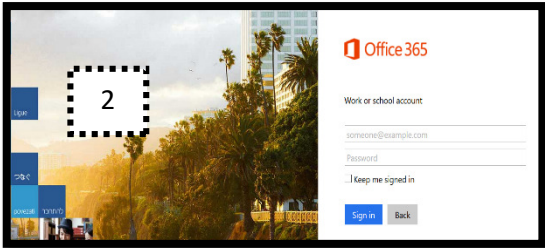

LOGIN to Office365 <https://login.microsoftonline.com>

User is your 8-digit (Example: 1)
88888888@YourCharlotteSchools.Net)

Password is same as used to login to computers in school

8

How to locate info for either 32-bit or 64-bit prior to download