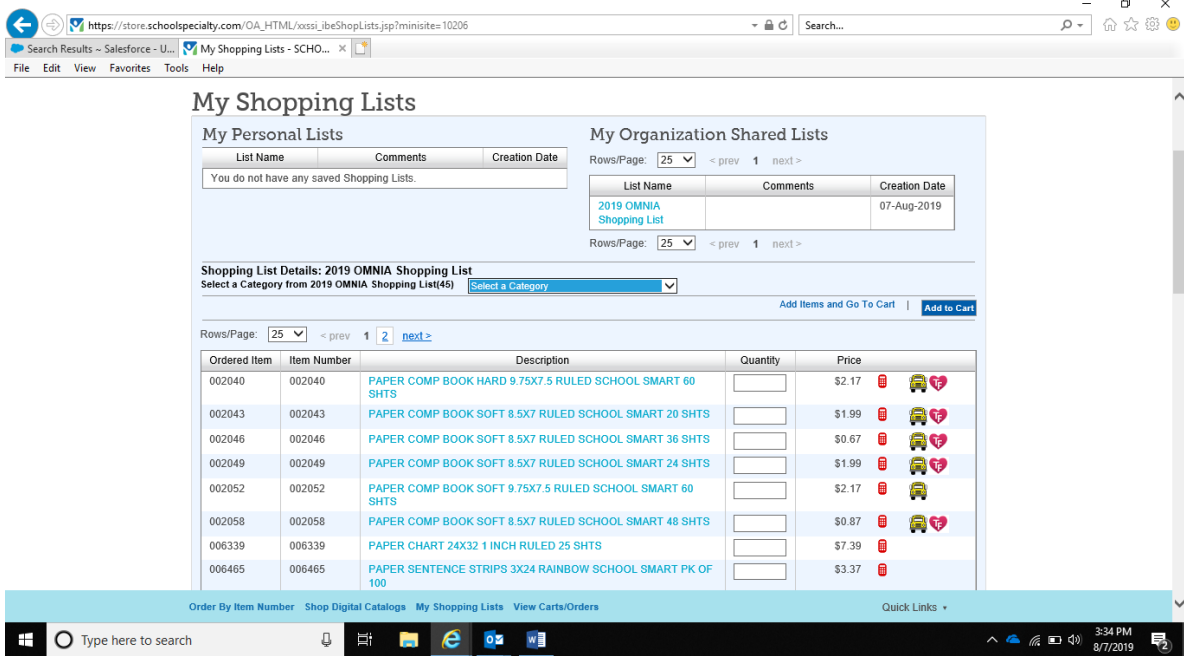

## How to access and purchase using School Specialty's OMNIA Shopping List

1. **Log on to schoolspecialty.com with your designated username and password.**
2. **Click on My Account and click on drop down for My Shopping List**

3. **Under My Organization Shared Lists, locate and click on 2019 OMNIA Shopping List**

4. Click on the dropdown that says "Select a Category" (in blue)

5. Select the item category you are looking for

6. **Enter item quantities and add to cart (\*\*be sure to click on red calculator to see the discounted price\*\*)**