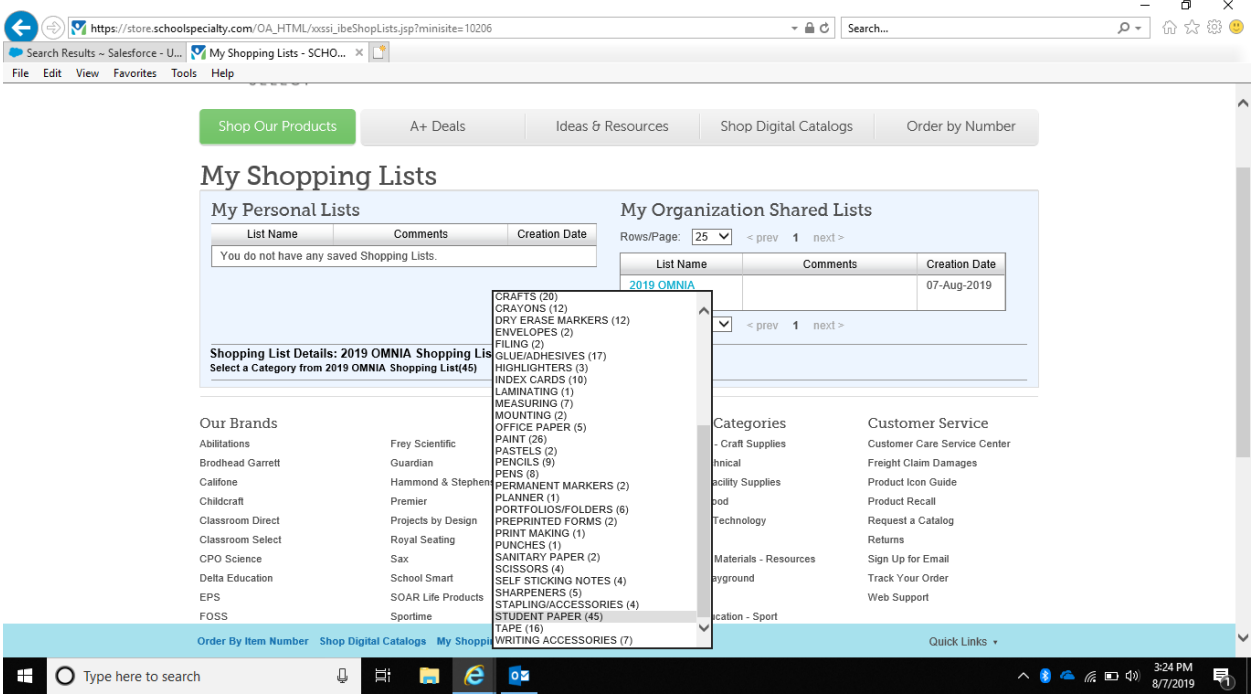

## How to access and purchase using School Specialty's OMNIA Shopping List

1. **Log on to schoolspecialty.com with your designated username and password.**
2. **Click on My Account and click on drop down for My Shopping List**

3. **Under My Organization Shared Lists, locate and click on 2019 OMNIA Shopping List**

4. Click on the dropdown that says "Select a Category" (in blue)

5. Select the item category you are looking for

6. **Enter item quantities and add to cart (\*\*be sure to click on red calculator to see the discounted price\*\*)**