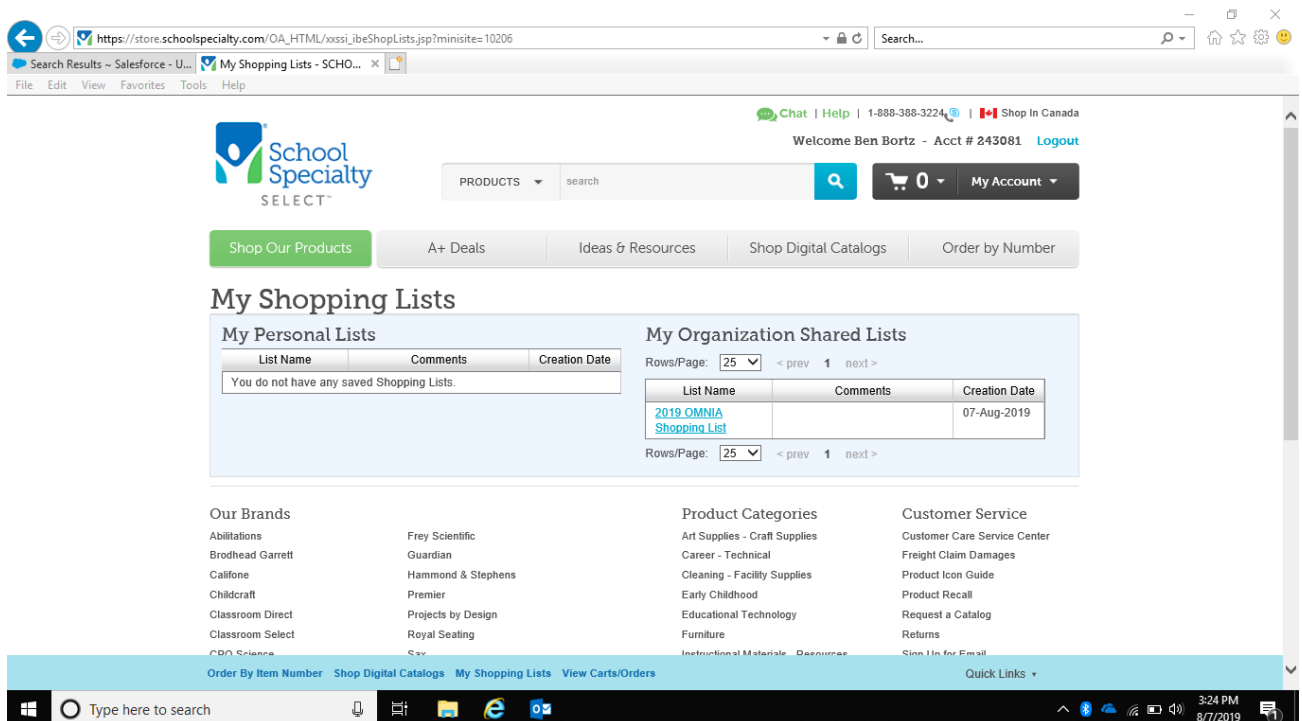

## How to access and purchase using School Specialty's OMNIA Shopping List

1. **Log on to schoolspecialty.com with your designated username and password.**
2. **Click on My Account and click on drop down for My Shopping List**

3. **Under My Organization Shared Lists, locate and click on 2019 OMNIA Shopping List**

4. Click on the dropdown that says "Select a Category" (in blue)

5. Select the item category you are looking for

6. **Enter item quantities and add to cart (\*\*be sure to click on red calculator to see the discounted price\*\*)**